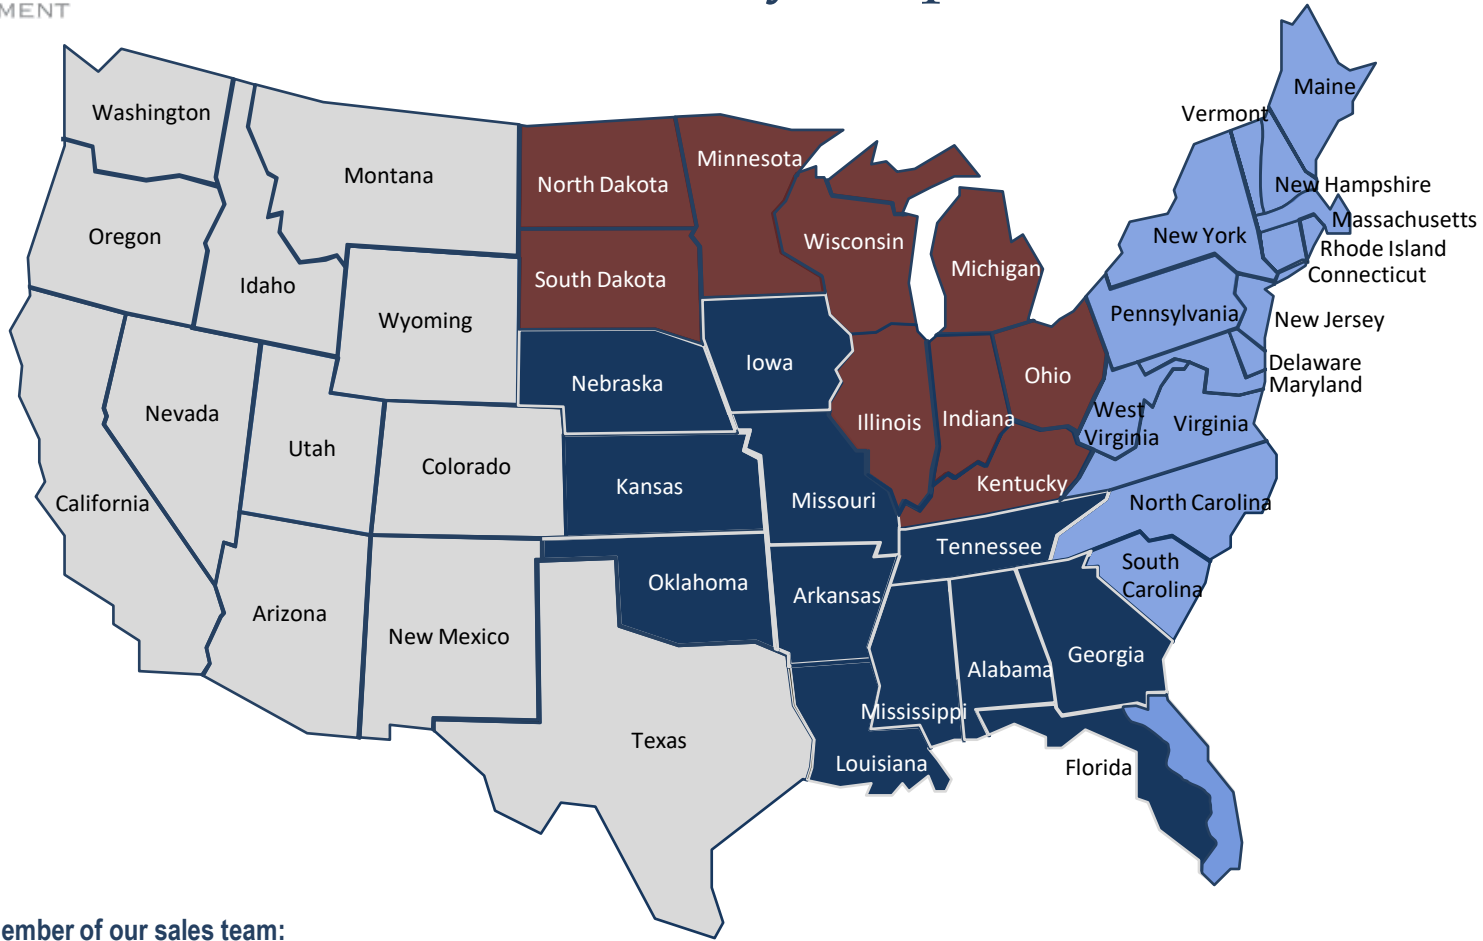

# Sales Territory Map

For more information, contact a member of our sales team:

**Wayne Knowles**  
National Sales Director  
(314) 526-0914  
wknowles@confluenceim.com

**Ron Pond | West**   
Sr. Regional Sales Director  
(314) 526-0759  
rpond@confluenceim.com