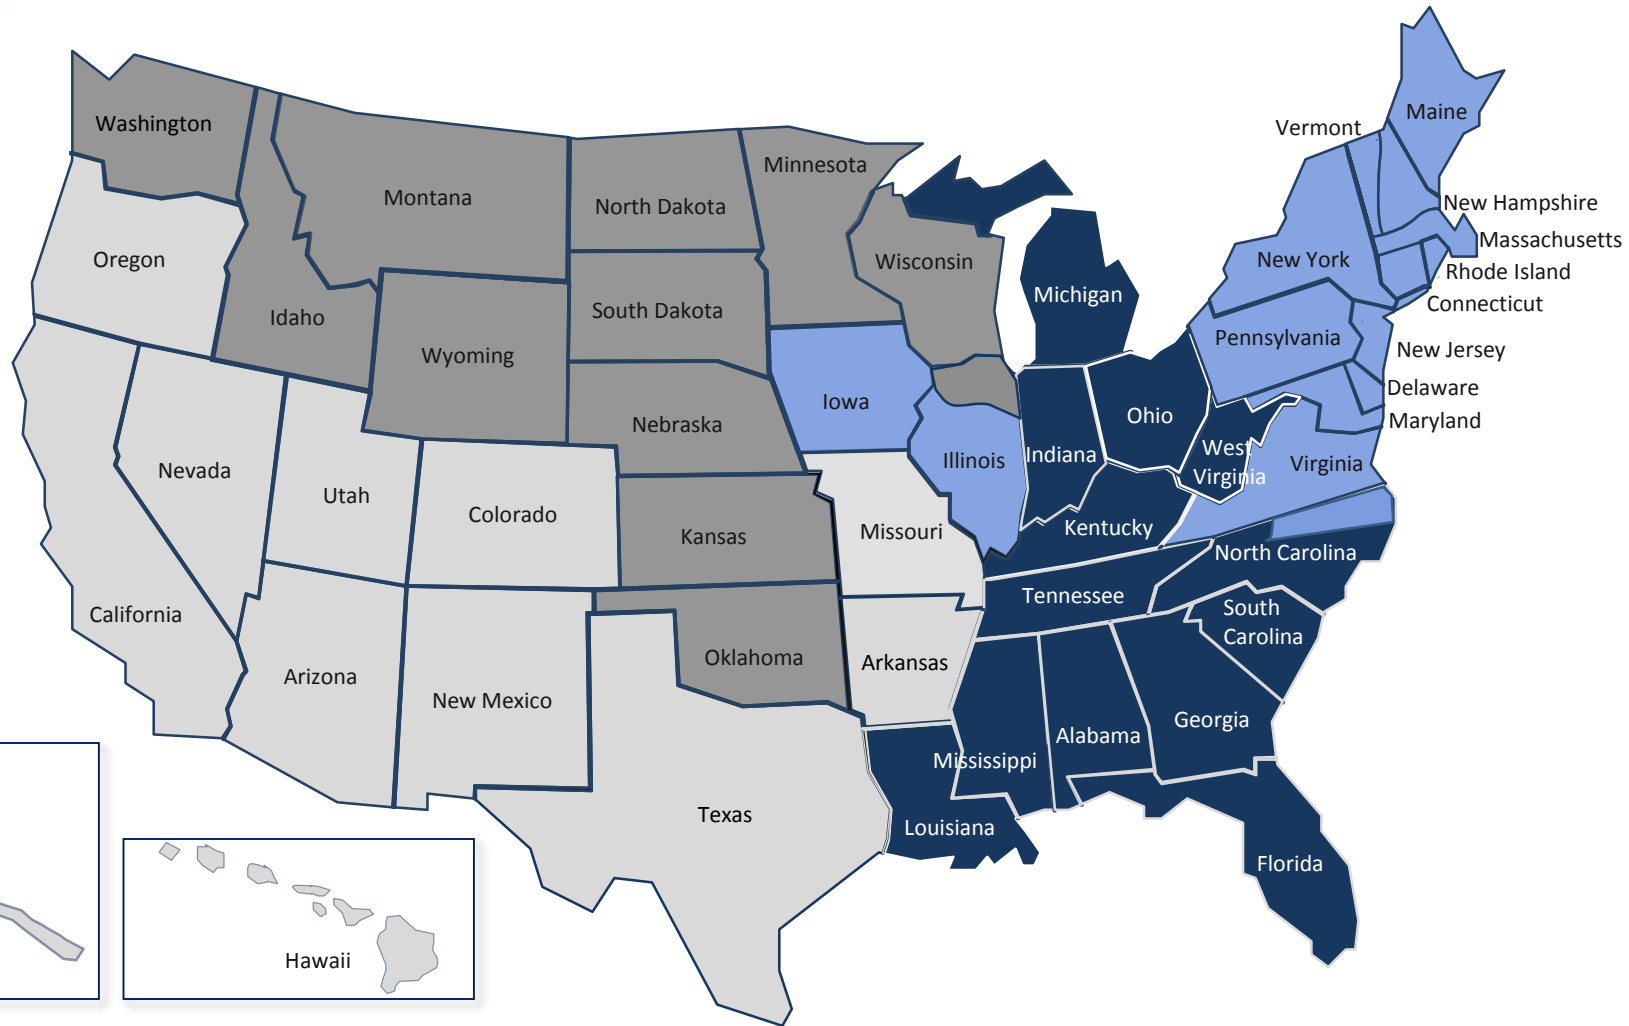

Sales Territory Map

Contact one of our sales team members:

Wayne Knowles 
National Sales Director – Northeast
(919) 604-7604
wknowles@confluenceim.com

John Pierucki 
Regional Marketing Rep – Southeast
(704) 607-8155
jpierucki@confluenceim.com